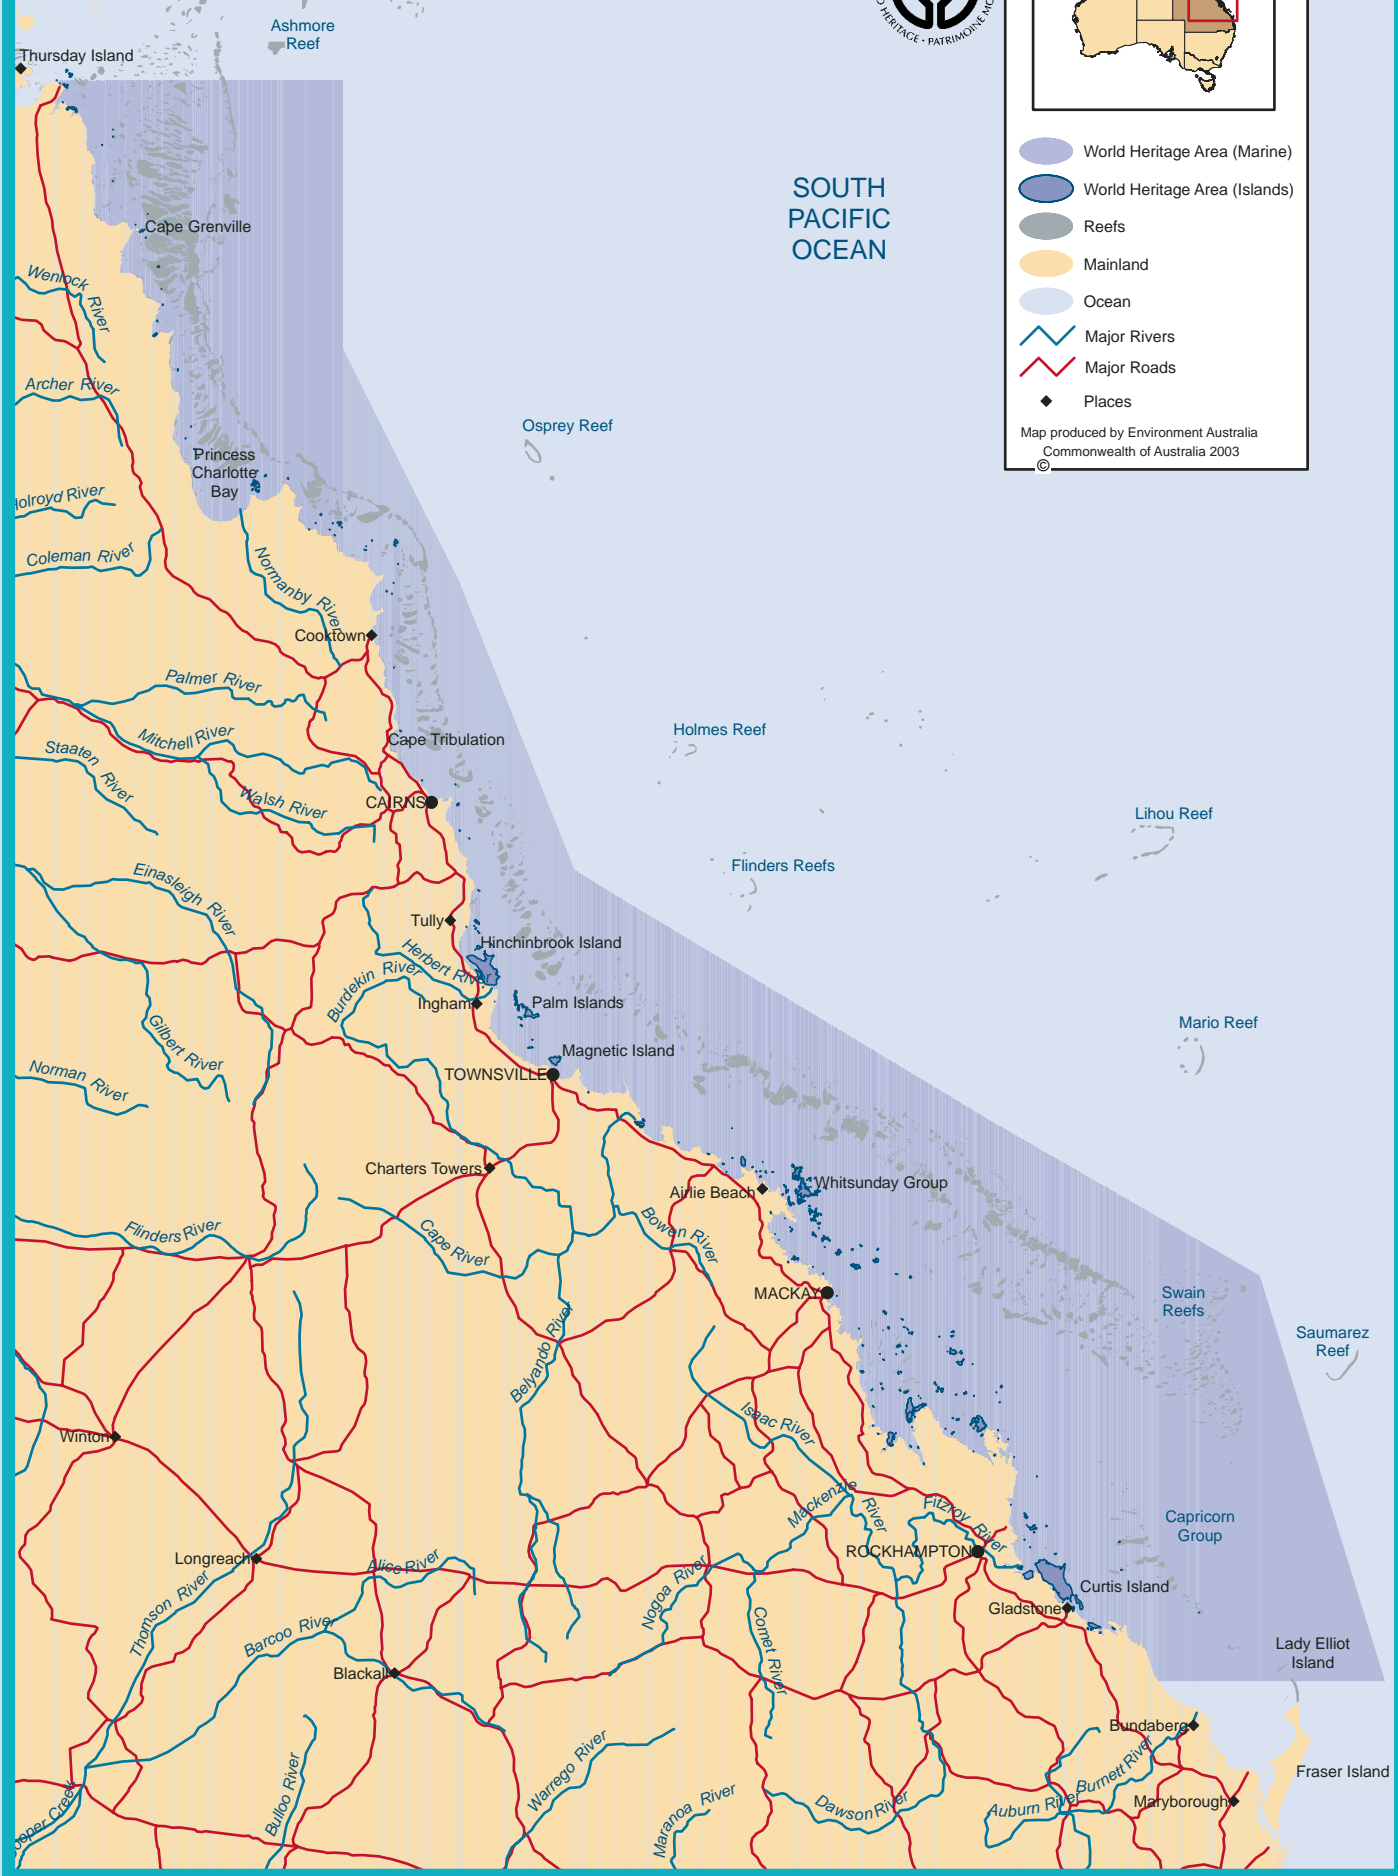

Inscribed on the World Heritage List in 1981

TORRES STRAIT

SOUTH PACIFIC OCEAN

- World Heritage Area (Marine)
- World Heritage Area (Islands)
- Reefs
- Mainland
- Ocean
- Major Rivers
- Major Roads
- Places

Map produced by Environment Australia
Commonwealth of Australia 2003

Great Barrier Reef